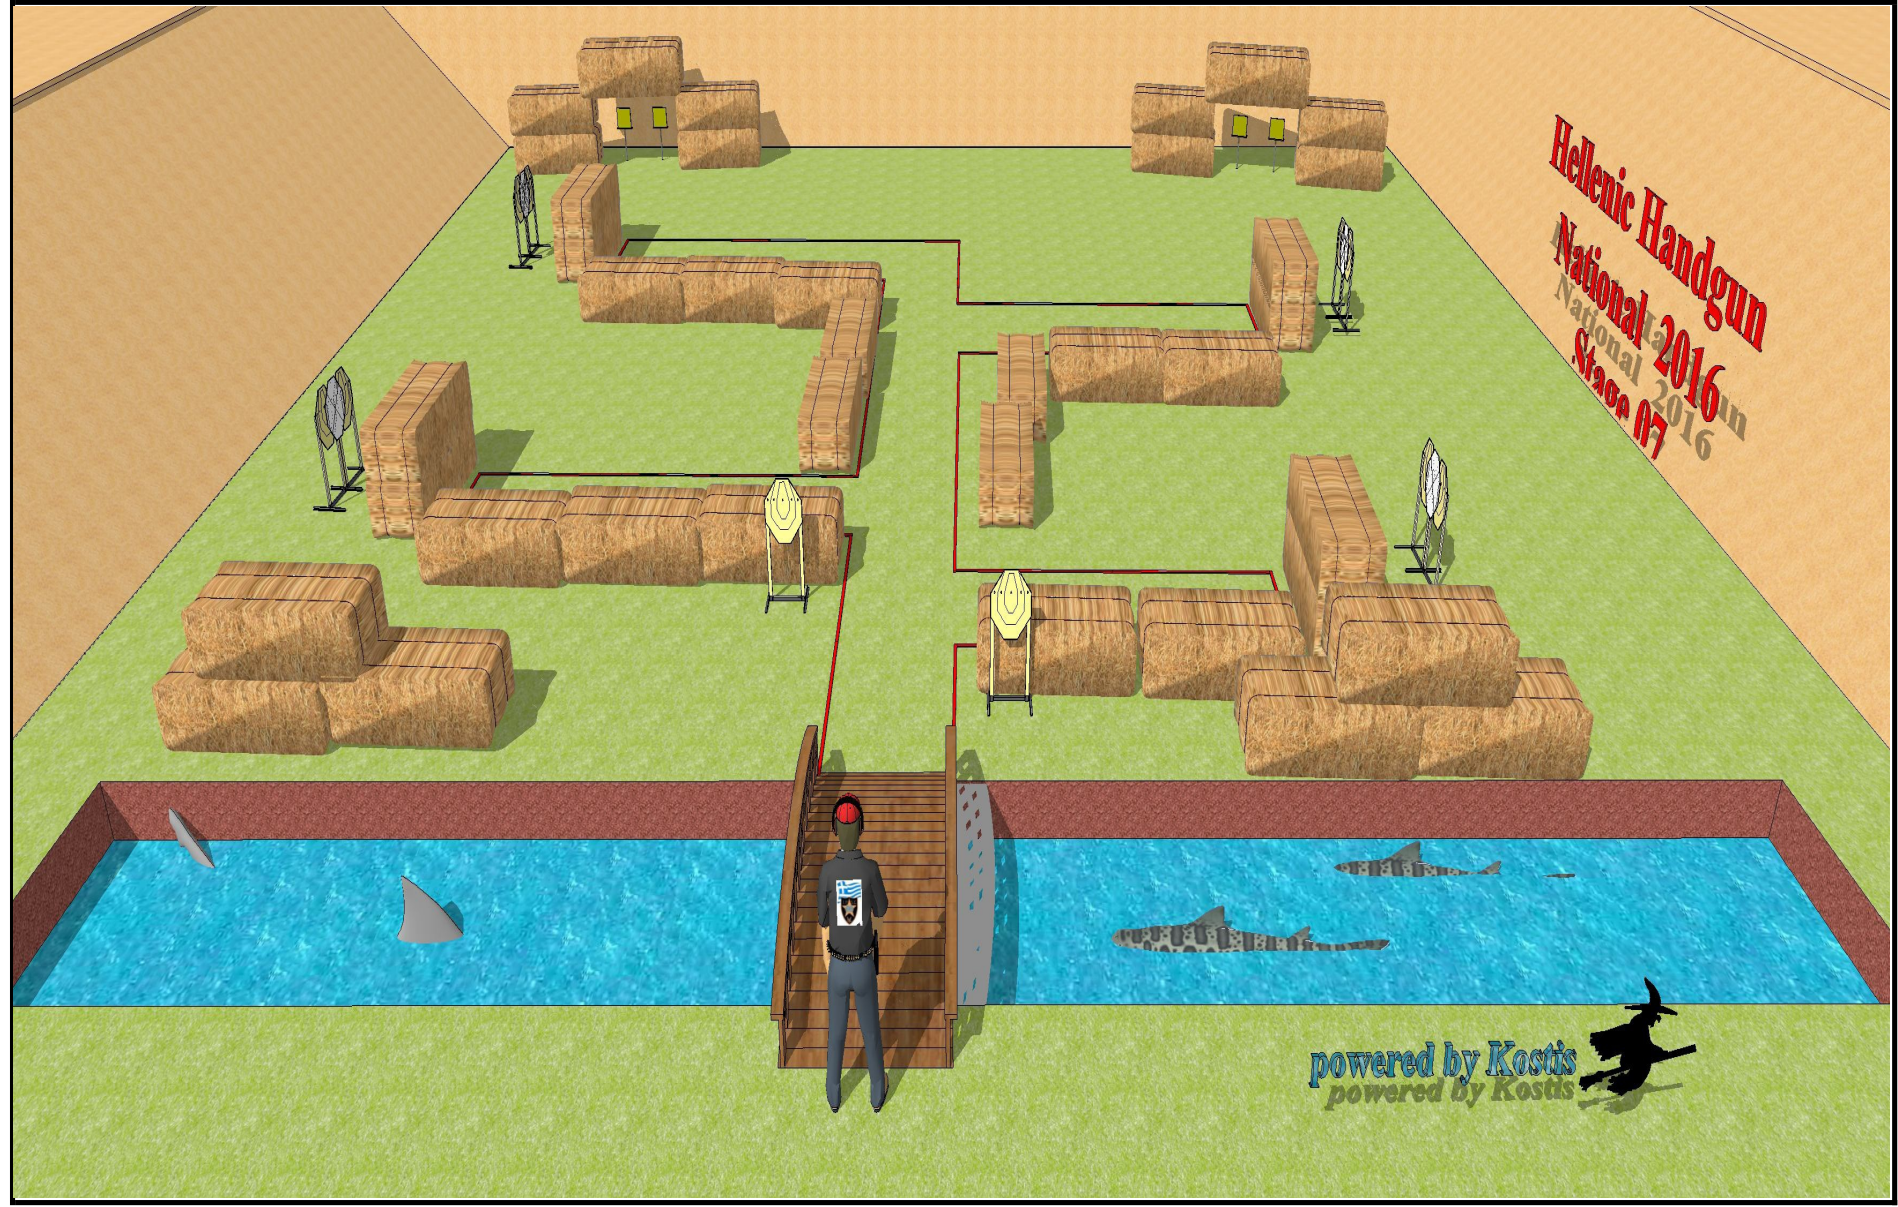

Hellenic Handgun
National 2016
National 2016
Stage 07

powered by Kostis
powered by Kostis

STAGE 15

Short Course
12 Rounds to
be scored
Max. Points: 60
5 IPSC Targets
2 IPSC Popper
Some N/S.
Sitting on the
chair. Gun empty
on the table,
chamber empty.
Right Popper
activates a
moving target,
which remains
visible at
the rest.
Stage Designer:
Pouto