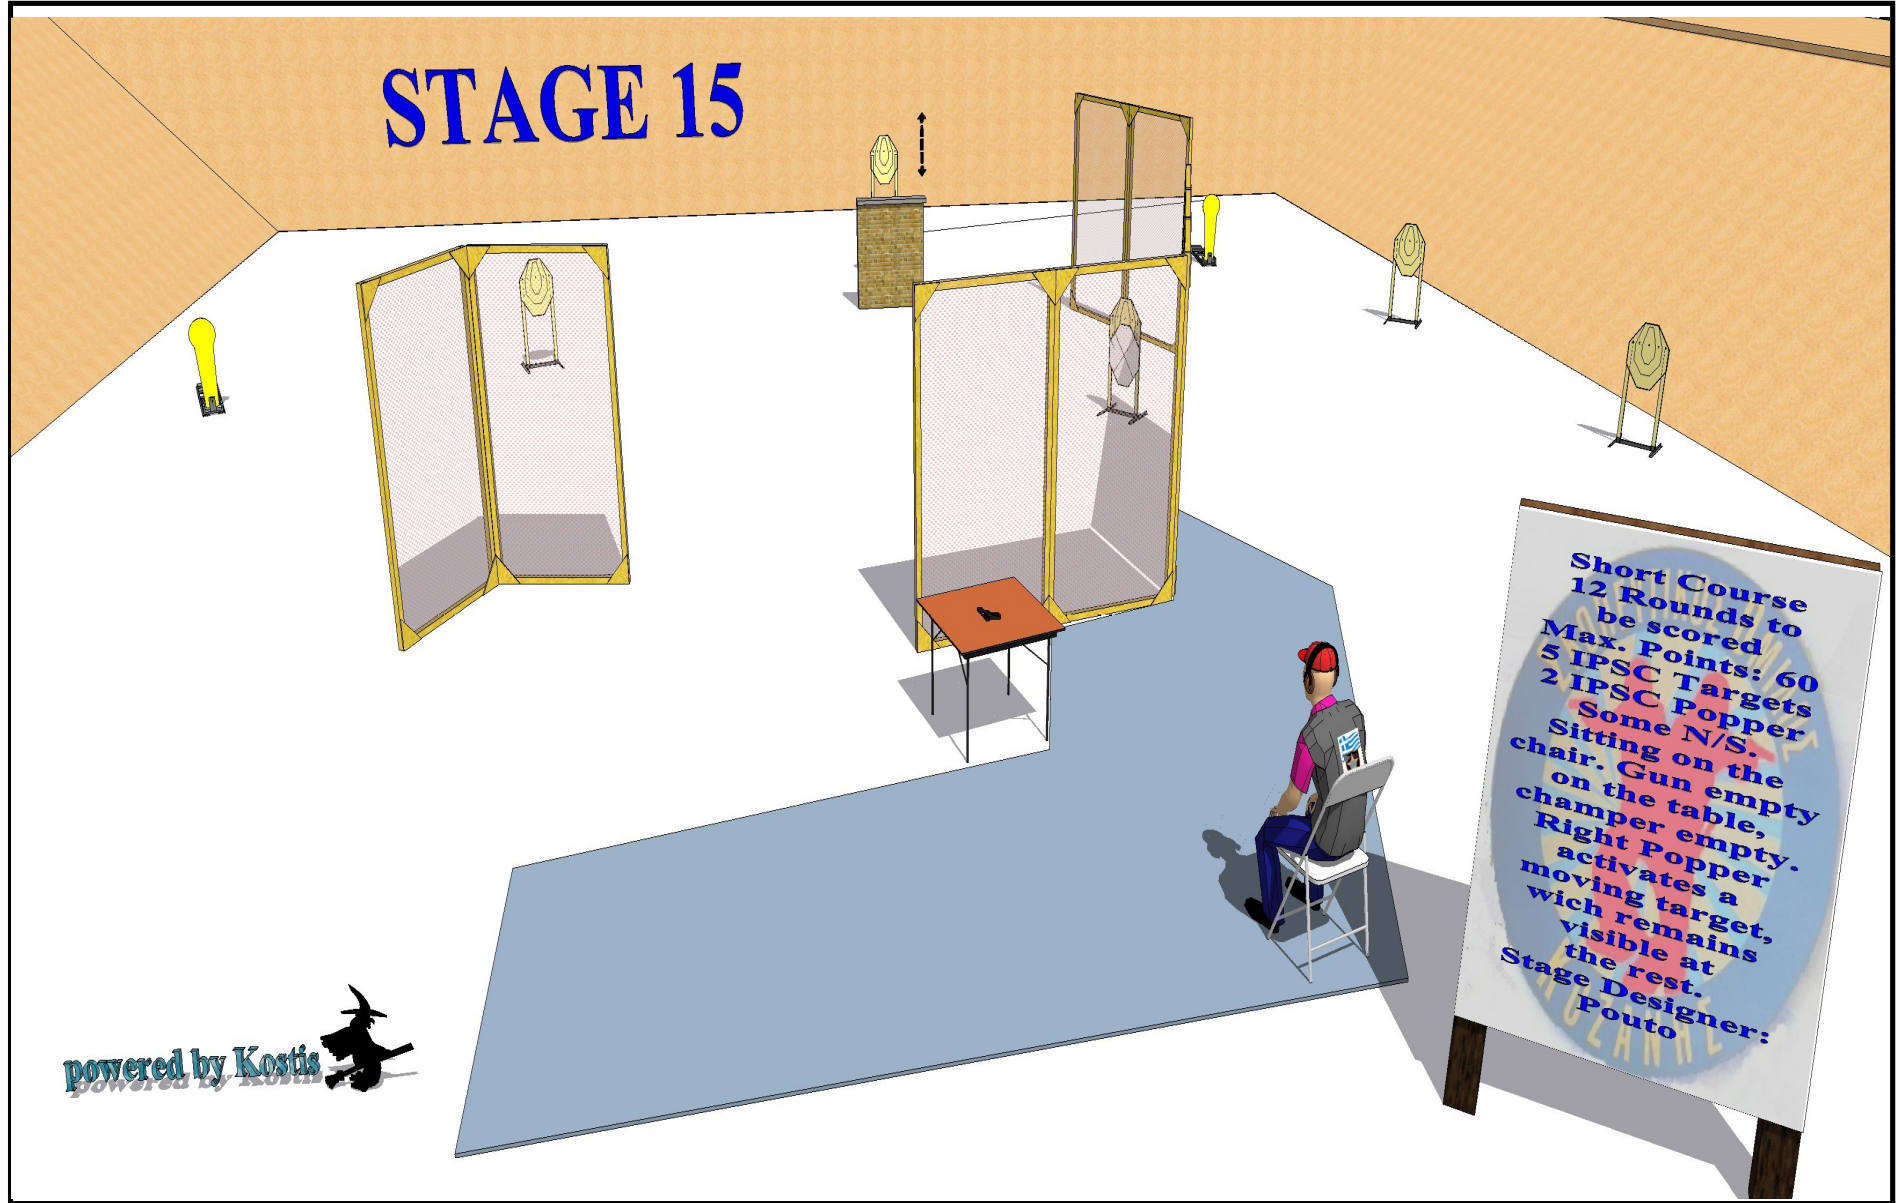

Hellenic Handgun
National 2016
National 2016
Stage 07

powered by Kostis
powered by Kostis

STAGE 15

Short Course
12 Rounds to
be scored
Max. Points: 60
5 IPSC Targets
2 IPSC Popper
Some N/S.
Sitting on the
chair. Gun empty
on the table,
chamber empty.
Right Popper
activates a
moving target,
which remains
visible at
the rest.
Stage Designer:
Pouto